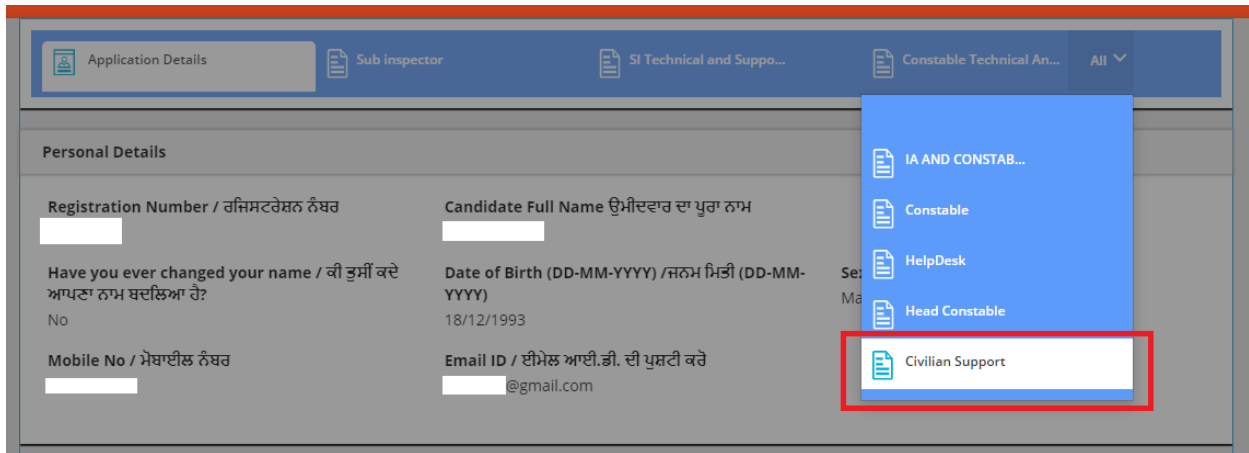

c. Click on **Civilian Support** tab as shown in below figure.