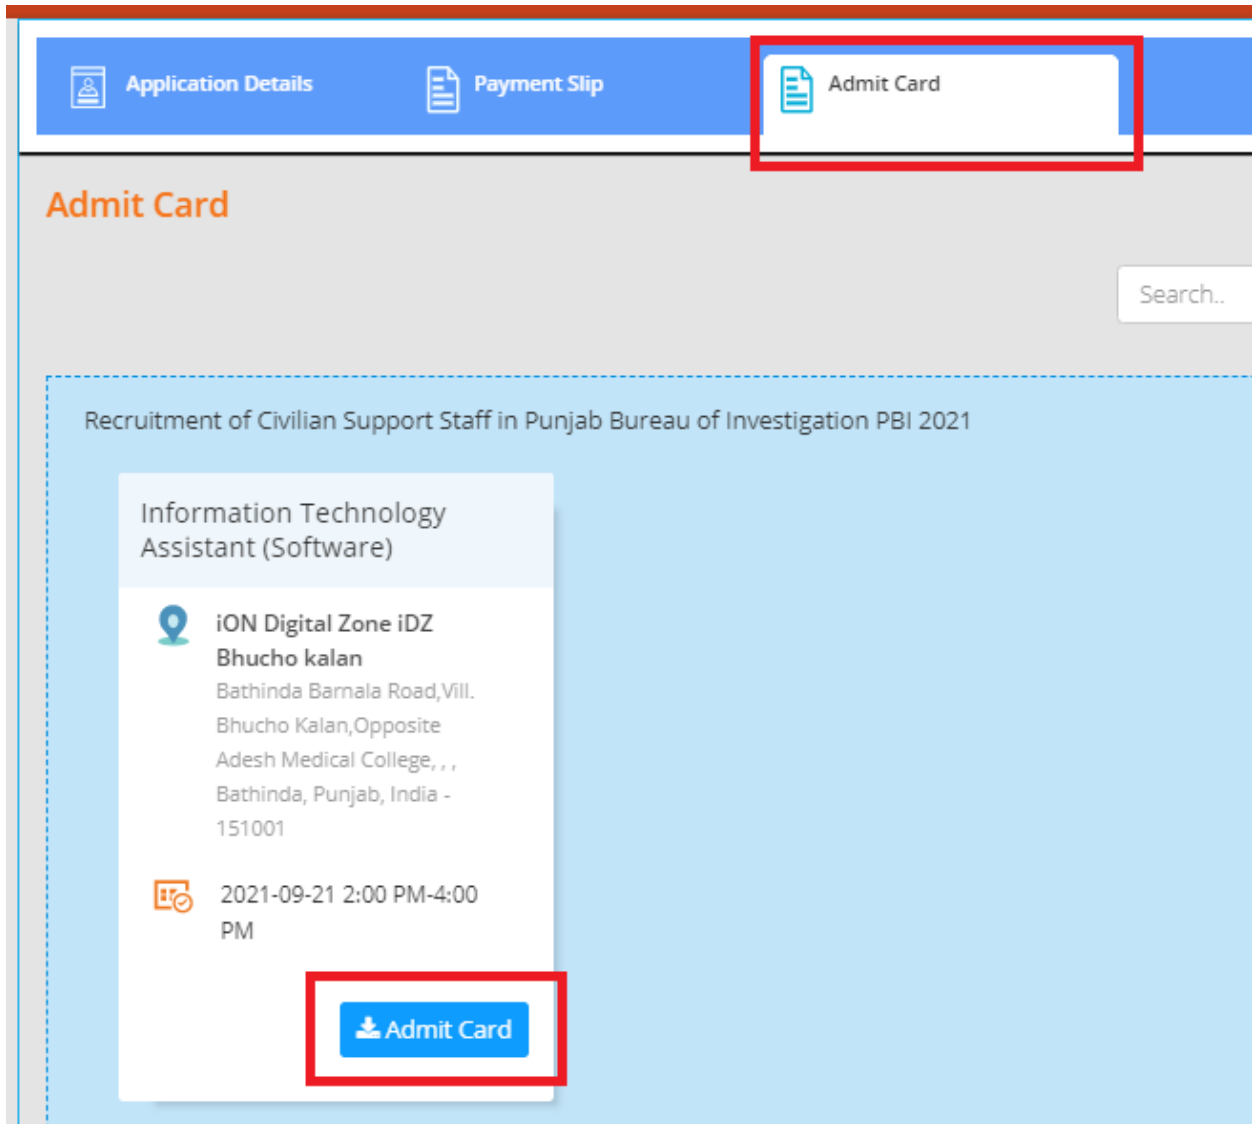

e. Click on Admit Card tab to proceed further as shown in below figure.

Click on Admit Card to download Admit Card.

Once you click on Admit Card button then Admit Card will download in pdf format.