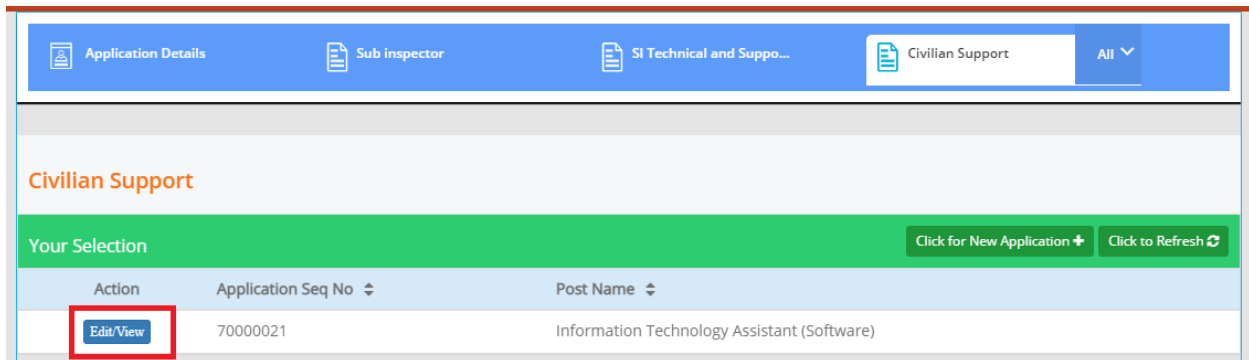

d. After that click on Edit/View button.